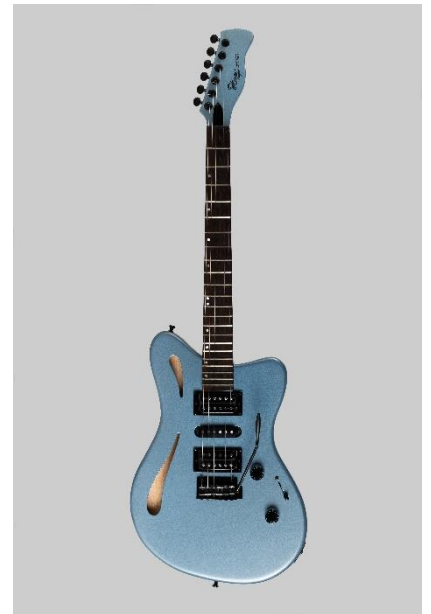

Saturn SB – Blue Ice

masterbuilt by Boris Dommenget

<i>BODY</i>	Body	Alder
	Colour	Blue Ice metallic
<i>NECK</i>	Neck Wood	Maple
	Fretboard	Madagascar Rosewood
	Scale Length	25,5" (650mm)
	Radius	Compound
	Frets	22, Medium-Jumbo
	Shape	D, Medium
	Width at Nut	42,5mm
	Inlays	Dots – Mother of Pearl
	Nut	Delrin
<i>HARDWARE</i>	Bridge	2-point tremolo bridge, black
	Tuners	Kluson Modern Roundback German small, black
	Neck PU	Dommenget Custom Humbucker
	Middle PU	Singlecoil Strat 74 (Funkstrat)
	Bridge PU	Dommenget Musclebucker
	Control	Master Tone, Master Volume
	Toggle Switch	5-way (1. Bridge Humbucking, 2. Bridge Singlecoil and Singlecoil Middle, 3. Singlecoil Middle, 4. Singlecoil Middle and Singlecoil Neck, 5. Neck Humbucking)
	Knobs	Göldo "Speed Knob" G-Style, black
	Setup	010 – 046
<i>OPTIONS</i>	Custom Colour, Custom Hardware	

HOPF ELECTRIC GUITARS

Ferdinand-Wallbrecht-Straße 18
D-30163 Hannover
info@hopf-eguitars.com